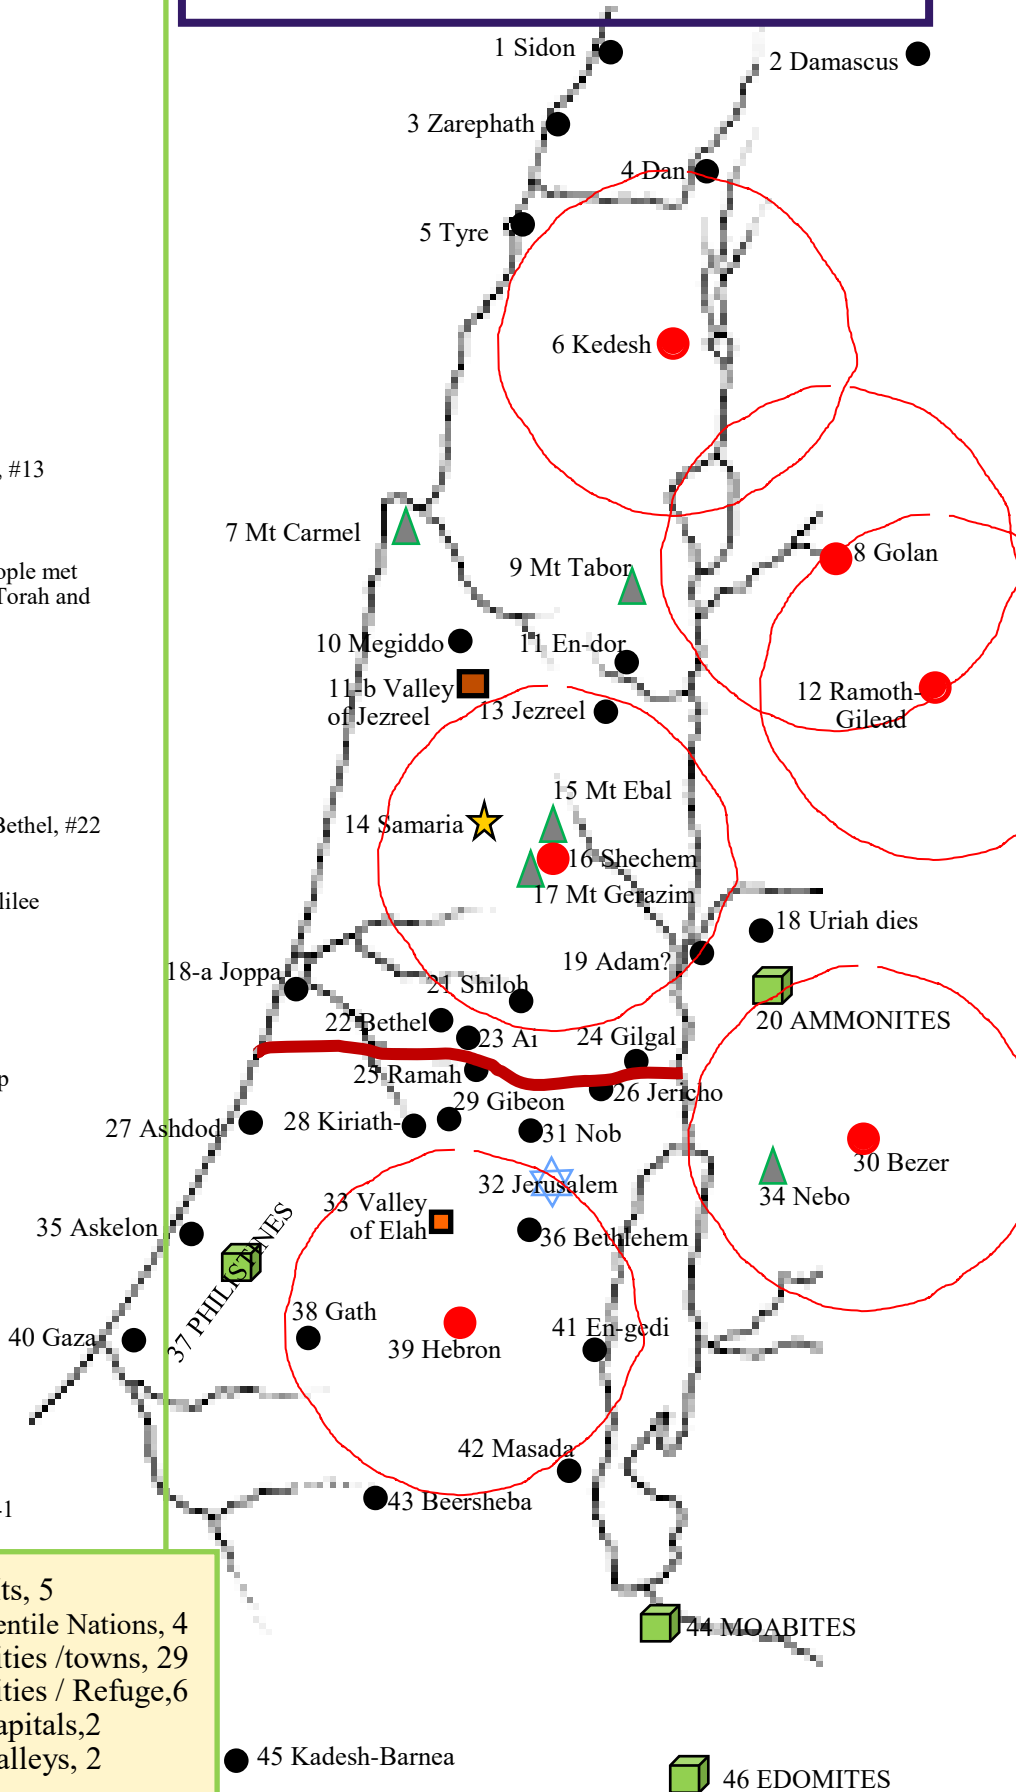

Jehu probably **anointed** at Shechem, #16

**Naaman** healed at Jordan, E of Shechem, #16

Jonah escapes by ship from **Joppa**, #18-a

**Uriah** dies in battle, #18

**Samuel** offered sacrifices at Mizpah, south of Bethel, #22

**Deborah** judges at Bethel, #22

**but Barak** wins battle just SW of Sea of Galilee

Elijah **parts Jordan** near Jericho, #24

Joshua **crossed Jordan** just north of Dead Sea, near #26

Nob: **Ark rests** for a while, David later picks up **Goliath's sword** here, #31  
**Saul** murders 85 priests, #31

**Samson** dies in Temple of Dagon, on the Gaza Strip [in Gaza], #40

David feuds with **Nabal** 16 mi W of Engedi, #41

Ruth's home is in Moab, #44

Large **red circles** mark a day's journey [25 mile radius] for the manslayer to run to 6 **Cities of Refuge** [red dot]

Mts, 5  
Gentile Nations, 4  
Cities /towns, 29  
Cities / Refuge, 6  
Capitals, 2  
Valleys, 2

**46 locations and 30 events in the Historical Books**

46 EDOMITES